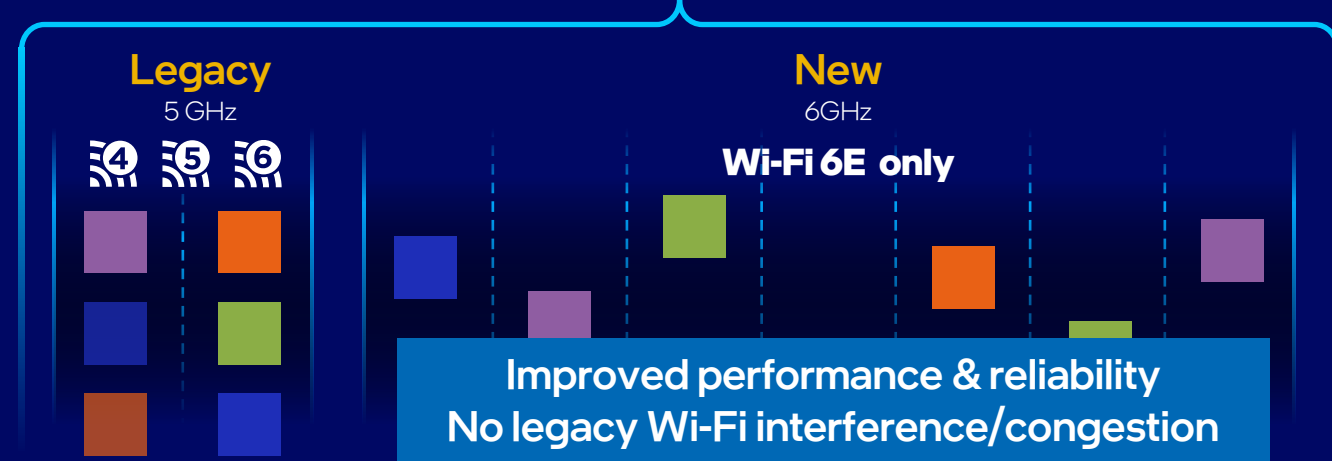

Intel® Killer™ Wi-Fi 6/6E (Gig+)

Best of both worlds (Legacy + New)

More large high-speed channels

Nearly
3x faster
speed¹

Up to
75%
lower
latency²